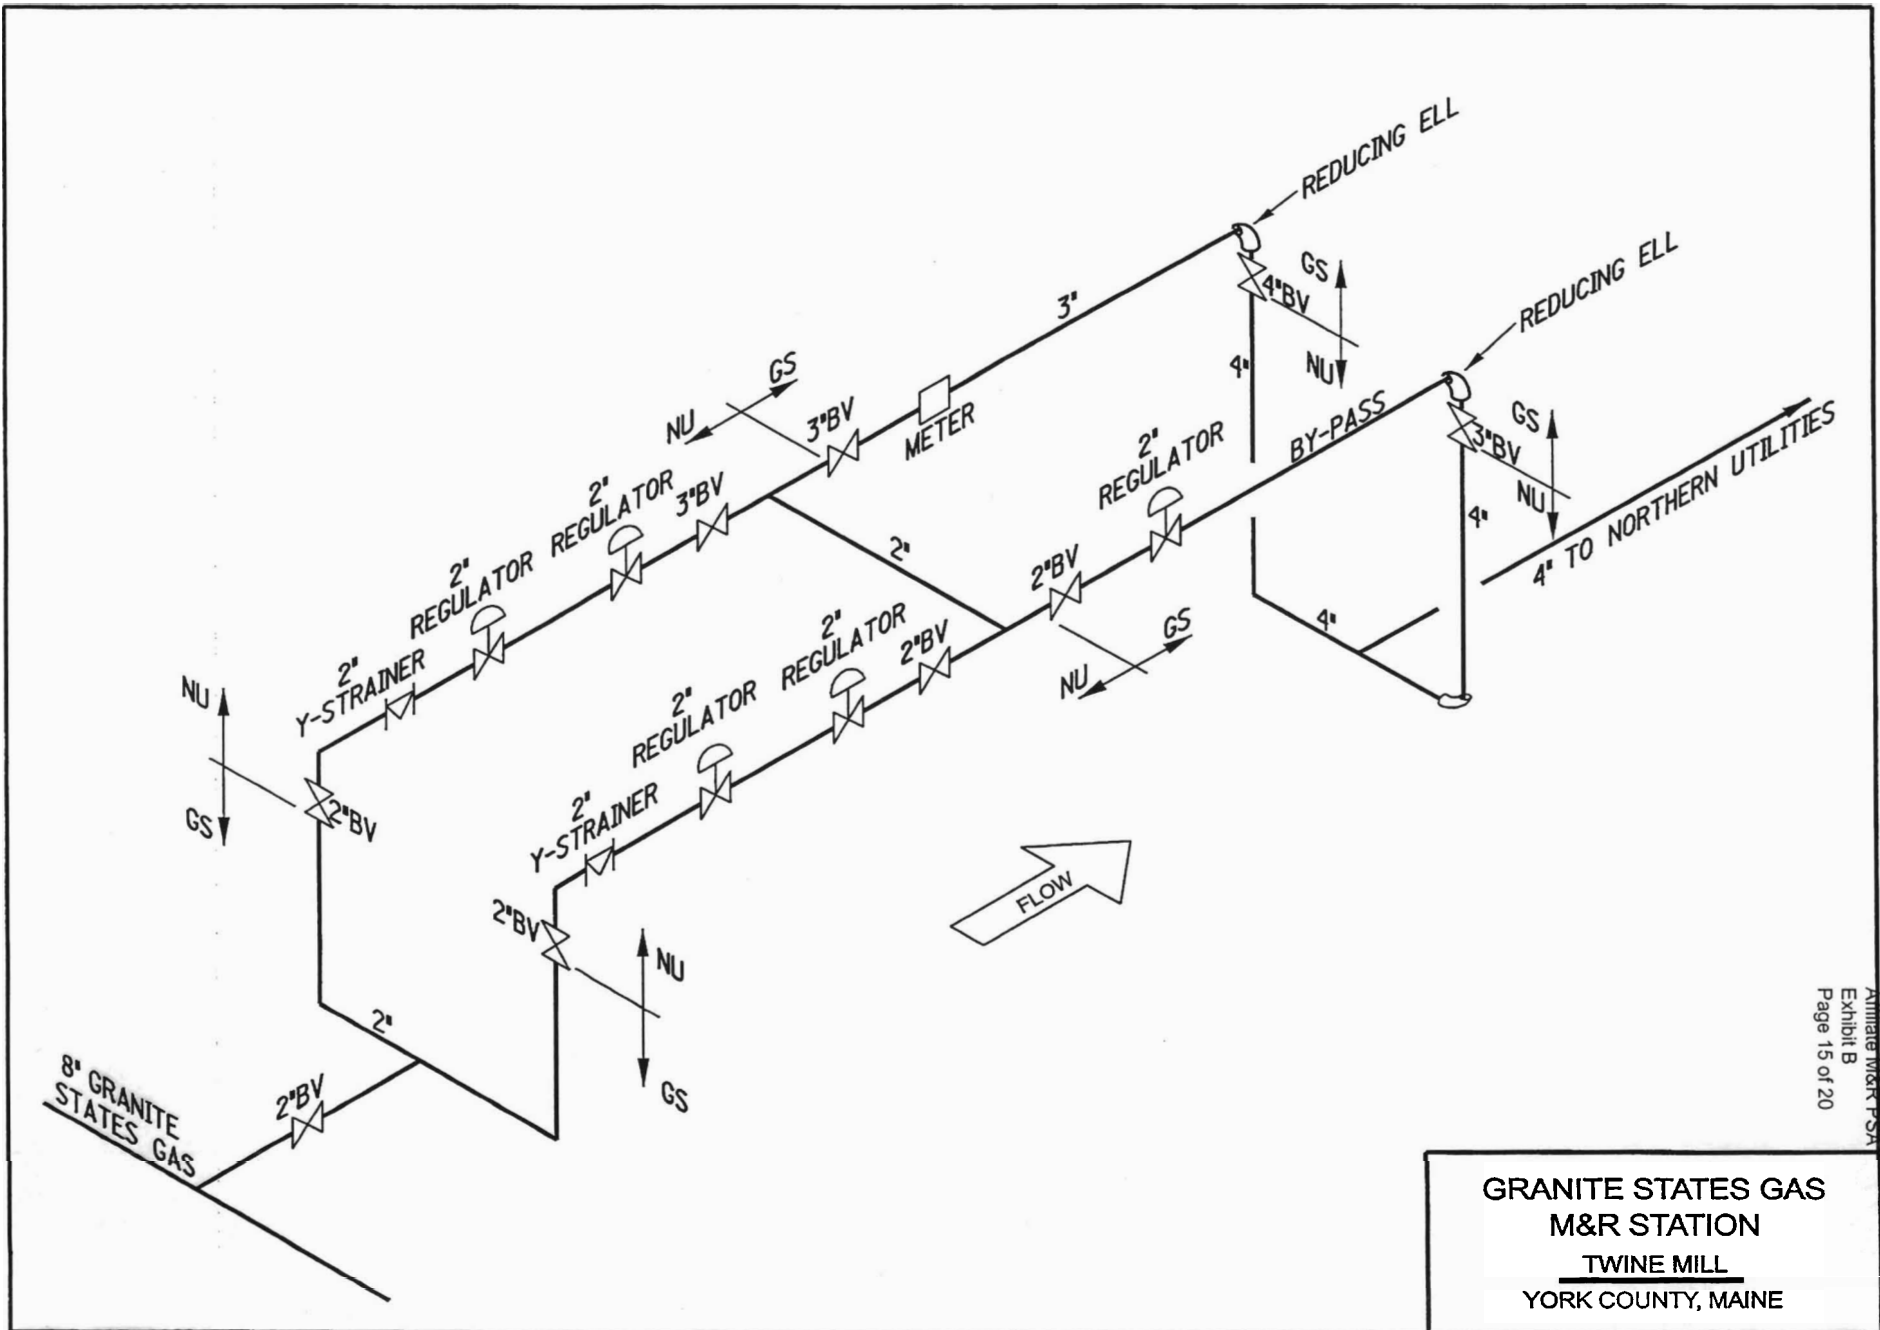

GRANITE STATES GAS
M&R STATION
TWINE MILL
YORK COUNTY, MAINE