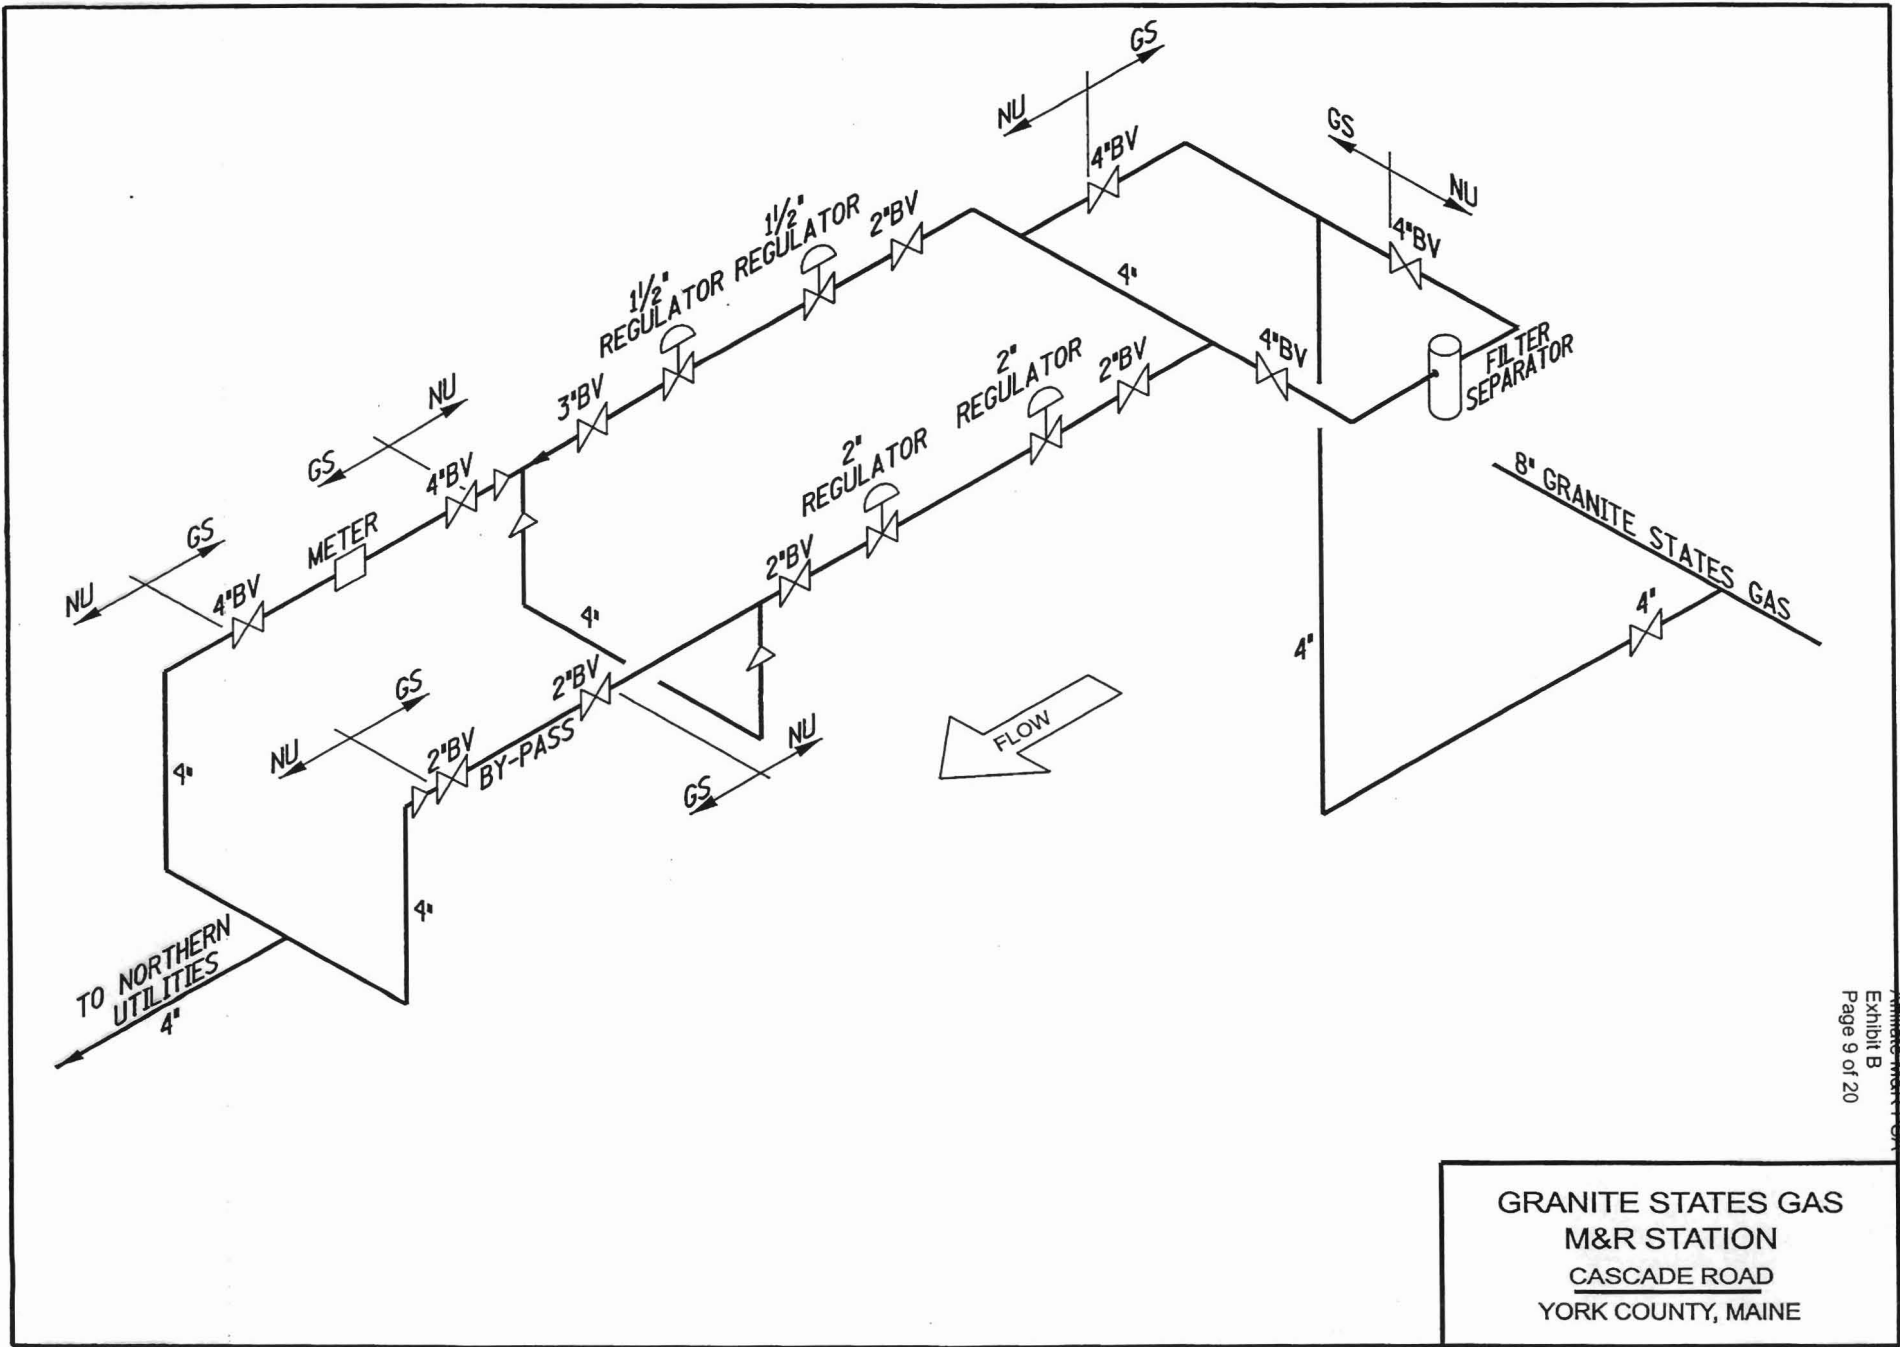

GRANITE STATES GAS
M&R STATION
PAYNE ROAD STATION
CUMBERLAND COUNTY, MAINE

GRANITE STATES GAS
M&R STATION
SOUTH PORTLAND
SOUTH PORTLAND, MAINE

GRANITE STATES GAS
M&R STATION
CASCADE ROAD
YORK COUNTY, MAINE

GRANITE STATES GAS
M&R STATION
MOODY ROAD
YORK COUNTY, MAINE

GRANITE STATES GAS
M&R STATION
SACO BRICK ROAD STATION
YORK COUNTY, MAINE

GRANITE STATES GAS
 M&R STATION
SOUTH STREET
 YORK COUNTY, MAINE

GRANITE STATES GAS
M&R STATION
TWINE MILL
YORK COUNTY, MAINE

GRANITE STATES GAS
M&R STATION
ROUTE 109
YORK COUNTY, MAINE

TO NORTHERN UTILITIES

**GRANITE STATES GAS
M&R STATION
PRATT & WHITNEY
YORK COUNTY, MAINE**

ATTACHMENT NORTHERN-1
Affiliate M&R-P&W
Exhibit B
Page 17 of 20

GRANITE STATES GAS
 M&R STATION
 HUSSEY STATION
 NORTH BERWICK, MAINE

GRANITE STATES GAS
M&R STATION
NORTHEAST MILLWORK
YORK COUNTY, MAINE

GRANITE STATES GAS
M&R STATION
MARSHWOOD
YORK COUNTY, MAINE