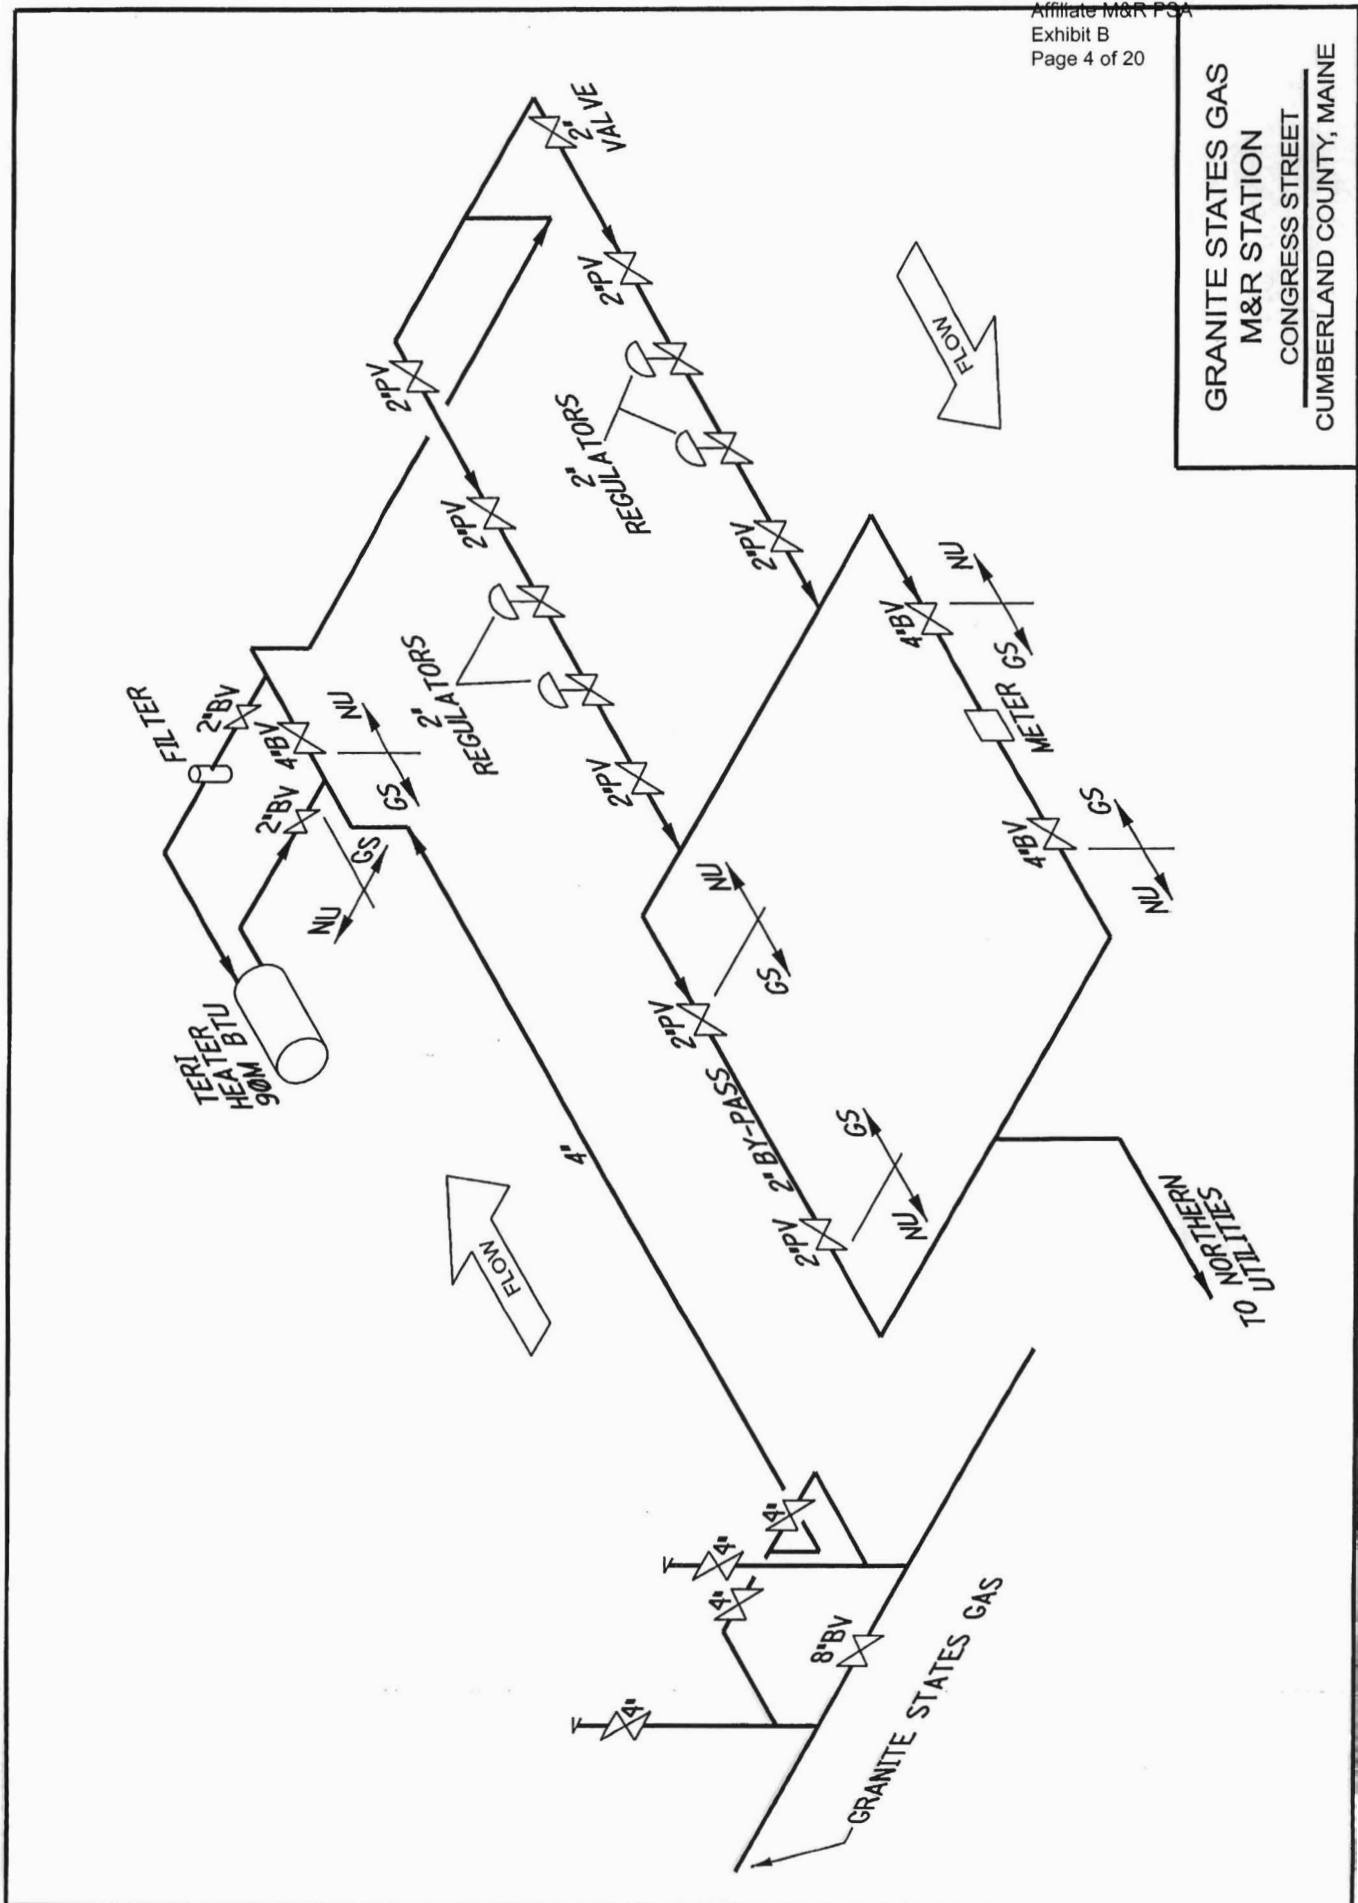

EXHIBIT B

GRANITE STATES GAS
M&R STATION
LARRABEE ROAD STATION
CUMBERLAND COUNTY, MAINE

GRANITE STATES GAS
M&R STATION
BLUEBERRY ROAD
CUMBERLAND COUNTY, MAINE

GRANITE STATES GAS
M&R STATION
CONGRESS STREET
CUMBERLAND COUNTY, MAINE

GRANITE STATES GAS
M&R STATION
MOODY ROAD
YORK COUNTY, MAINE

GRANITE STATES GAS
M&R STATION
SACO BRICK ROAD STATION
YORK COUNTY, MAINE

GRANITE STATES GAS
 M&R STATION
SOUTH STREET
 YORK COUNTY, MAINE

GRANITE STATES GAS
M&R STATION
TWINE MILL
YORK COUNTY, MAINE

GRANITE STATES GAS
M&R STATION
ROUTE 109
YORK COUNTY, MAINE

TO NORTHERN UTILITIES

**GRANITE STATES GAS
M&R STATION
PRATT & WHITNEY
YORK COUNTY, MAINE**

ATTACHMENT NORTHERN-1
Affiliate M&R-P&W
Exhibit B
Page 17 of 20

GRANITE STATES GAS
 M&R STATION
 HUSSEY STATION
 NORTH BERWICK, MAINE

GRANITE STATES GAS
M&R STATION
NORTHEAST MILLWORK
YORK COUNTY, MAINE

GRANITE STATES GAS
M&R STATION
MARSHWOOD
YORK COUNTY, MAINE